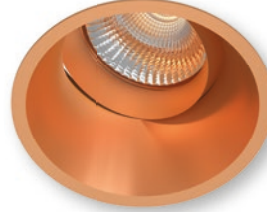

LS554 C 91,00 USD
Hareketli LED Spot

bridgelux.inside

LED
CE

Alüminyum
Bakır
Entegre LED 11W / 36°
3000K-730 lm
50x42x41 / 48 Ad.
-xØ81x90
Ø75
Lifud sürücülü
IP20

LS555 B

LS554 B

JD225 B 23,00 USD
Sabit Spot