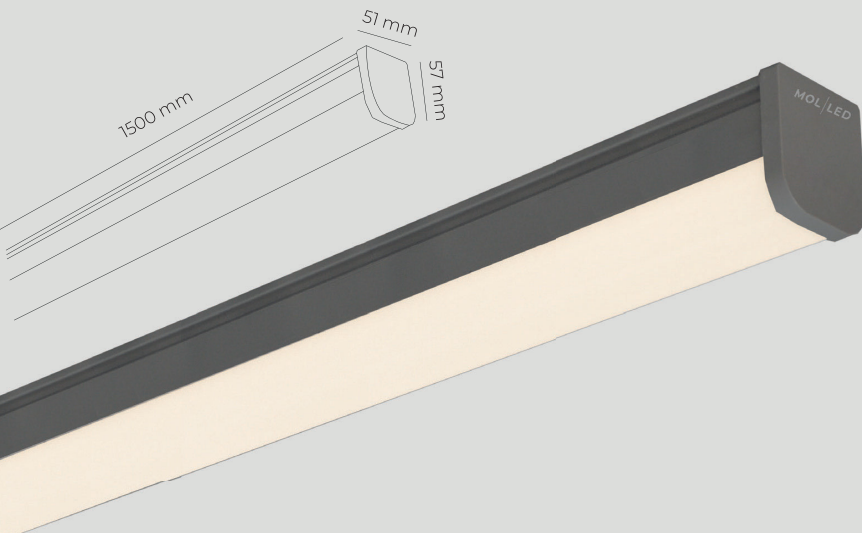

Driver

TRIDONIC PHILIPS

Led

OSRAM SAMSUNG

CODE
MOL313

WATT 65 w ——— 150 cm **52.00$**

ACİL AYDINLATMA KİTİ + **13.5 $**