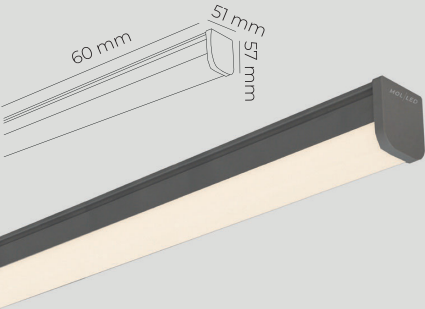

LED ETANJ ARMATÜR

Driver

PHILIPS TRIDONIC

Led

OSRAM SAMSUNG

CODE
MOL311

WATT 30 w ——— 60 cm **35.00$**

ACİL AYDINLATMA KİTİ + **13.5 $**