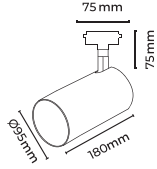

CODE
MOL2047

46.00$

DRIVER	mA	WATT	KELVIN	LUMEN
40W	900mA	33W (+-5)	2700K	4520LM
40W	900mA	33W (+-5)	3000K	4720LM
40W	900mA	33W (+-5)	4000K	4920LM
40W	900mA	33W (+-5)	6500K	5320LM

DRIVER	mA	WATT	KELVIN	LUMEN
30W	700mA	26W(+5)	2700K	3390LM
30W	700mA	26W(+5)	3000K	3540LM
30W	700mA	26W(+5)	4000K	3690LM
30W	700mA	26W(+5)	6500K	3990LM

45.00$

Siyah ☒ Beyaz ☐ LED SAMSUNG OSRAM DRIVER PHILIPS EAGLE RISE LiFD 50 AD Teknik Detaylar