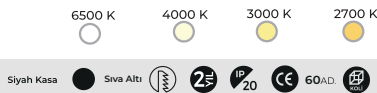

8 w
10 w
12 w

On-Off Dali Dimli Triyak Dimli
26.00$ 62.00$ 55.00$