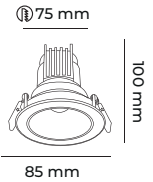

CODE  
**MOL1680M**

8 w  
10 w  
12 w

On-Off Dali Dimli Triyak Dimli  
**26.00\$ 62.00\$ 55.00\$**

CODE  
**MOL1608YM**

8 w  
10 w  
12 w

On-Off Dali Dimli Triyak Dimli  
**24.00\$ 60.00\$ 53.00\$**

CODE  
**MOL4145M**