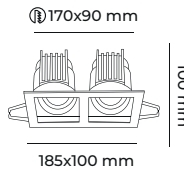

CODE
MOL1682M