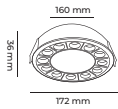

DRİVER	mA	WATT	KELVIN	LÜMEN
32W	700mA	26W (+5)	2700K	3040LM (+5)
32W	700mA	26W (+5)	3000K	3200LM (+5)
32W	700mA	26W (+5)	4000K	3360LM (+5)
32W	700mA	26W (+5)	6500K	3520LM (+5)

Siyah ● Beyaz ○ LED SAMSUNG OSRAM DRIVER EAGLE RISE LIFED 3E IP20 CE 50AD 50.000

CODE
MOL6215

54.00$