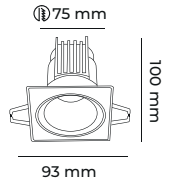

On-Off **38.00\$** Dali Dimli **80.00\$** Triyak Dimli **73.00\$**

CODE  
**MOL1681M**

8 w  
10 w  
12 w

On-Off **26.00\$** Dali Dimli **62.00\$** Triyak Dimli **55.00\$**

CODE  
**MOL4151M**

8 w  
10 w  
12 w