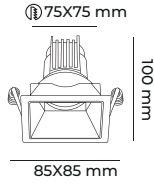

CODE
MOL4150M