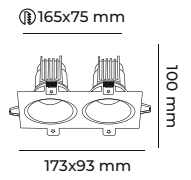

On-Off **24.00\$** Dali Dimli **60.00\$** Triyak Dimli **53.00\$**

CODE  
**MOL4158M**

16 w  
20 w  
24 w

On-Off **48.00\$** Dali Dimli **120.00\$** Triyak Dimli **106.00\$**

CODE  
**MOL4152M**

16 w  
20 w  
24 w