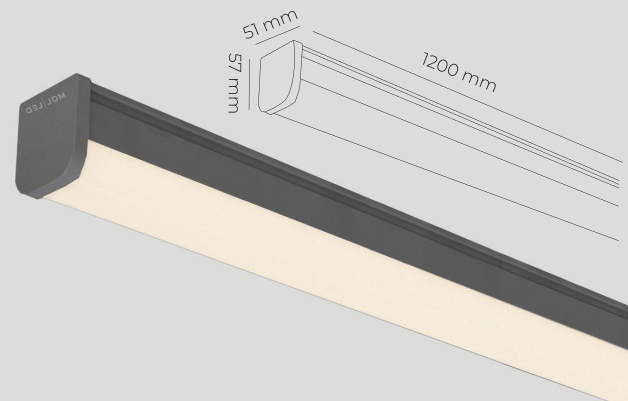

## LED ETANJ ARMATÜR

Driver

PHILIPS TRIDONIC

Led

OSRAM SAMSUNG

CODE  
MOL311WATT 30 w ——— 60 cm **35.00\$**ACİL AYDINLATMA KİTİ + **13.5 \$**CODE  
MOL312

Led

OSRAM SAMSUNG