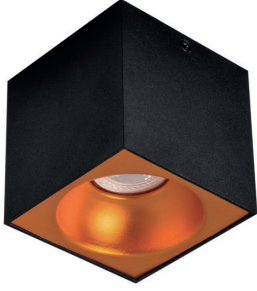

MOL 363-1

KASA RENGİ
Dış Siyah ●
İç Rose ●

duy GU 10
AMPÜLSÜZ

13.00$