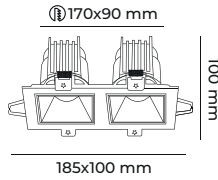

CODE
MOL4158M