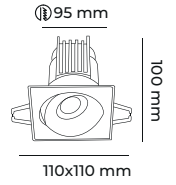

On-Off **34.00\$** Dali Dimli **70.00\$** Triyak Dimli **63.00\$**

CODE  
**MOL4150M**

8 w  
10 w  
12 w

On-Off **24.00\$** Dali Dimli **60.00\$** Triyak Dimli **53.00\$**

CODE  
**MOL6107M**

8 w  
10 w  
12 w