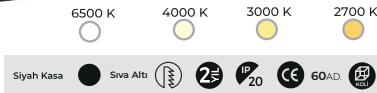

On-Off Dali Dimli Triyak Dimli  
**34.00\$ 70.00\$ 63.00\$**

CODE  
**MOL6106M**

8 w  
10 w  
12 w

On-Off Dali Dimli Triyak Dimli  
**38.00\$ 80.00\$ 73.00\$**

CODE  
**MOL6106M**

8 w  
10 w  
12 w

On-Off Dali Dimli Triyak Dimli  
**38.00\$ 80.00\$ 73.00\$**