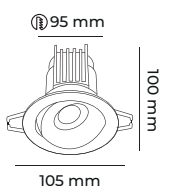

On-Off Dali Dimli Triyak Dimli  
**34.00\$ 70.00\$ 63.00\$**

CODE  
**MOL6106M**

8 w  
10 w  
12 w

On-Off Dali Dimli Triyak Dimli  
**38.00\$ 80.00\$ 73.00\$**

CODE  
**MOL6106M**

8 w  
10 w  
12 w

On-Off Dali Dimli Triyak Dimli  
**38.00\$ 80.00\$ 73.00\$**