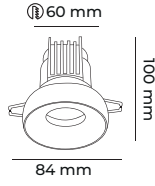

CODE
MOL4177M