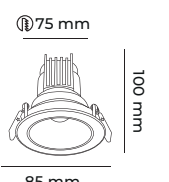

CODE
MOL4138M