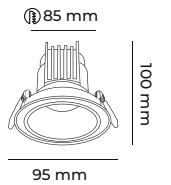

On-Off **24.00\$** Dali Dimli **60.00\$** Triyak Dimli **53.00\$**

CODE  
**MOL4170M**

8 w  
10 w  
12 w

On-Off **34.00\$** Dali Dimli **70.00\$** Triyak Dimli **63.00\$**

CODE  
**MOL4175M**

8 w  
10 w  
12 w