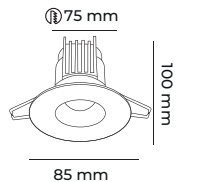

CODE  
**MOL1680M**

8 w  
10 w  
12 w

On-Off Dali Dimli Triyak Dimli  
**26.00\$ 62.00\$ 55.00\$**

CODE  
**MOL1608YM**

8 w  
10 w  
12 w

On-Off Dali Dimli Triyak Dimli  
**24.00\$ 60.00\$ 53.00\$**

CODE  
**MOL4145M**