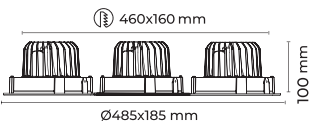

DRIVER	mA	WATT	KELVIN	LUMEN	DRIVER	mA	WATT	KELVIN	LUMEN	DATA SHEET
2X40W	900mA	2X33W (+-5)	2700K	2X4520LM	2X30W	700mA	2X26W(+/-5)	2700K	2X3390LM	
2X40W	900mA	2X33W (+-5)	3000K	2X4720LM	2X30W	700mA	2X26W(+/-5)	3000K	2X3540LM	
2X40W	900mA	2X33W (+-5)	4000K	2X4920LM	2X30W	700mA	2X26W(+/-5)	4000K	2X3690LM	
2X40W	900mA	2X33W (+-5)	6500K	2X5320LM	2X30W	700mA	2X26W(+/-5)	6500K	2X3990LM	

Beyaz ☐ Siyah ☒ **OSRAM PHILIPS SAMSUNG LiFiD** 50.000 Teknik Detaylar

CODE
MOL2083

120.00$