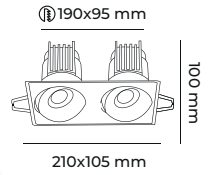

On-Off **48.00\$** Dali Dimli **120.00\$** Triyak Dimli **106.00\$**

CODE  
**MOL1682M**

16 w  
20 w  
24 w

On-Off **52.00\$** Dali Dimli **124.00\$** Triyak Dimli **110.00\$**

CODE  
**MOL6109M**

16 w  
20 w  
24 w