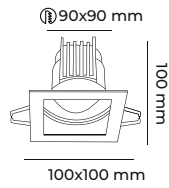

CODE
MOL1681M