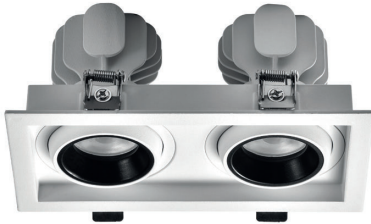

103.00$

DRIVER	mA	WATT	KELVIN	LUMEN	DRIVER	mA	WATT	KELVIN	LUMEN	DATA SHEET	101.00$
2X40W	900mA	2X33W (+-5)	2700K	2X4520LM	2X30W	700mA	2X26W(+5)	2700K	2X3390LM		
2X40W	900mA	2X33W (+-5)	3000K	2X4720LM	2X30W	700mA	2X26W(+5)	3000K	2X3540LM		
2X40W	900mA	2X33W (+-5)	4000K	2X4920LM	2X30W	700mA	2X26W(+5)	4000K	2X3690LM		
2X40W	900mA	2X33W (+-5)	6500K	2X5320LM	2X30W	700mA	2X26W(+5)	6500K	2X3990LM		

Beyaz ☐ Siyah ☒ **OSRAM PHILIPS SAMSUNG LiFiD** Teknik Detaylar