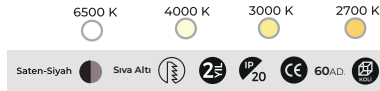

On-Off **24.00\$** Dali Dimli **60.00\$** Triyak Dimli **53.00\$**

CODE  
**MOL4134M**

8 w  
10 w  
12 w

On-Off **24.00\$** Dali Dimli **60.00\$** Triyak Dimli **53.00\$**

CODE  
**MOL4165**

8 w  
10 w  
12 w