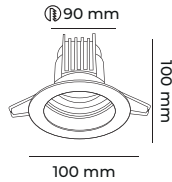

CODE
MOL1680M