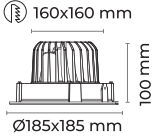

Beyaz ☐ Siyah ☒ **OSRAM PHILIPS SAMSUNG LiFiD**

CODE
MOL2082D

74.00$

DRIVER	mA	WATT	KELVİN	LUMEN	DRIVER	mA	WATT	KELVİN	LUMEN	DATA SHEET
2X40W	900mA	2X33W (+-5)	2700K	2X4520LM	2X30W	700mA	2X26W(+5)	2700K	2X3390LM	
2X40W	900mA	2X33W (+-5)	3000K	2X4720LM	2X30W	700mA	2X26W(+5)	3000K	2X3540LM	
2X40W	900mA	2X33W (+-5)	4000K	2X4920LM	2X30W	700mA	2X26W(+5)	4000K	2X3690LM	
2X40W	900mA	2X33W (+-5)	6500K	2X5320LM	2X30W	700mA	2X26W(+5)	6500K	2X3990LM	

72.00$