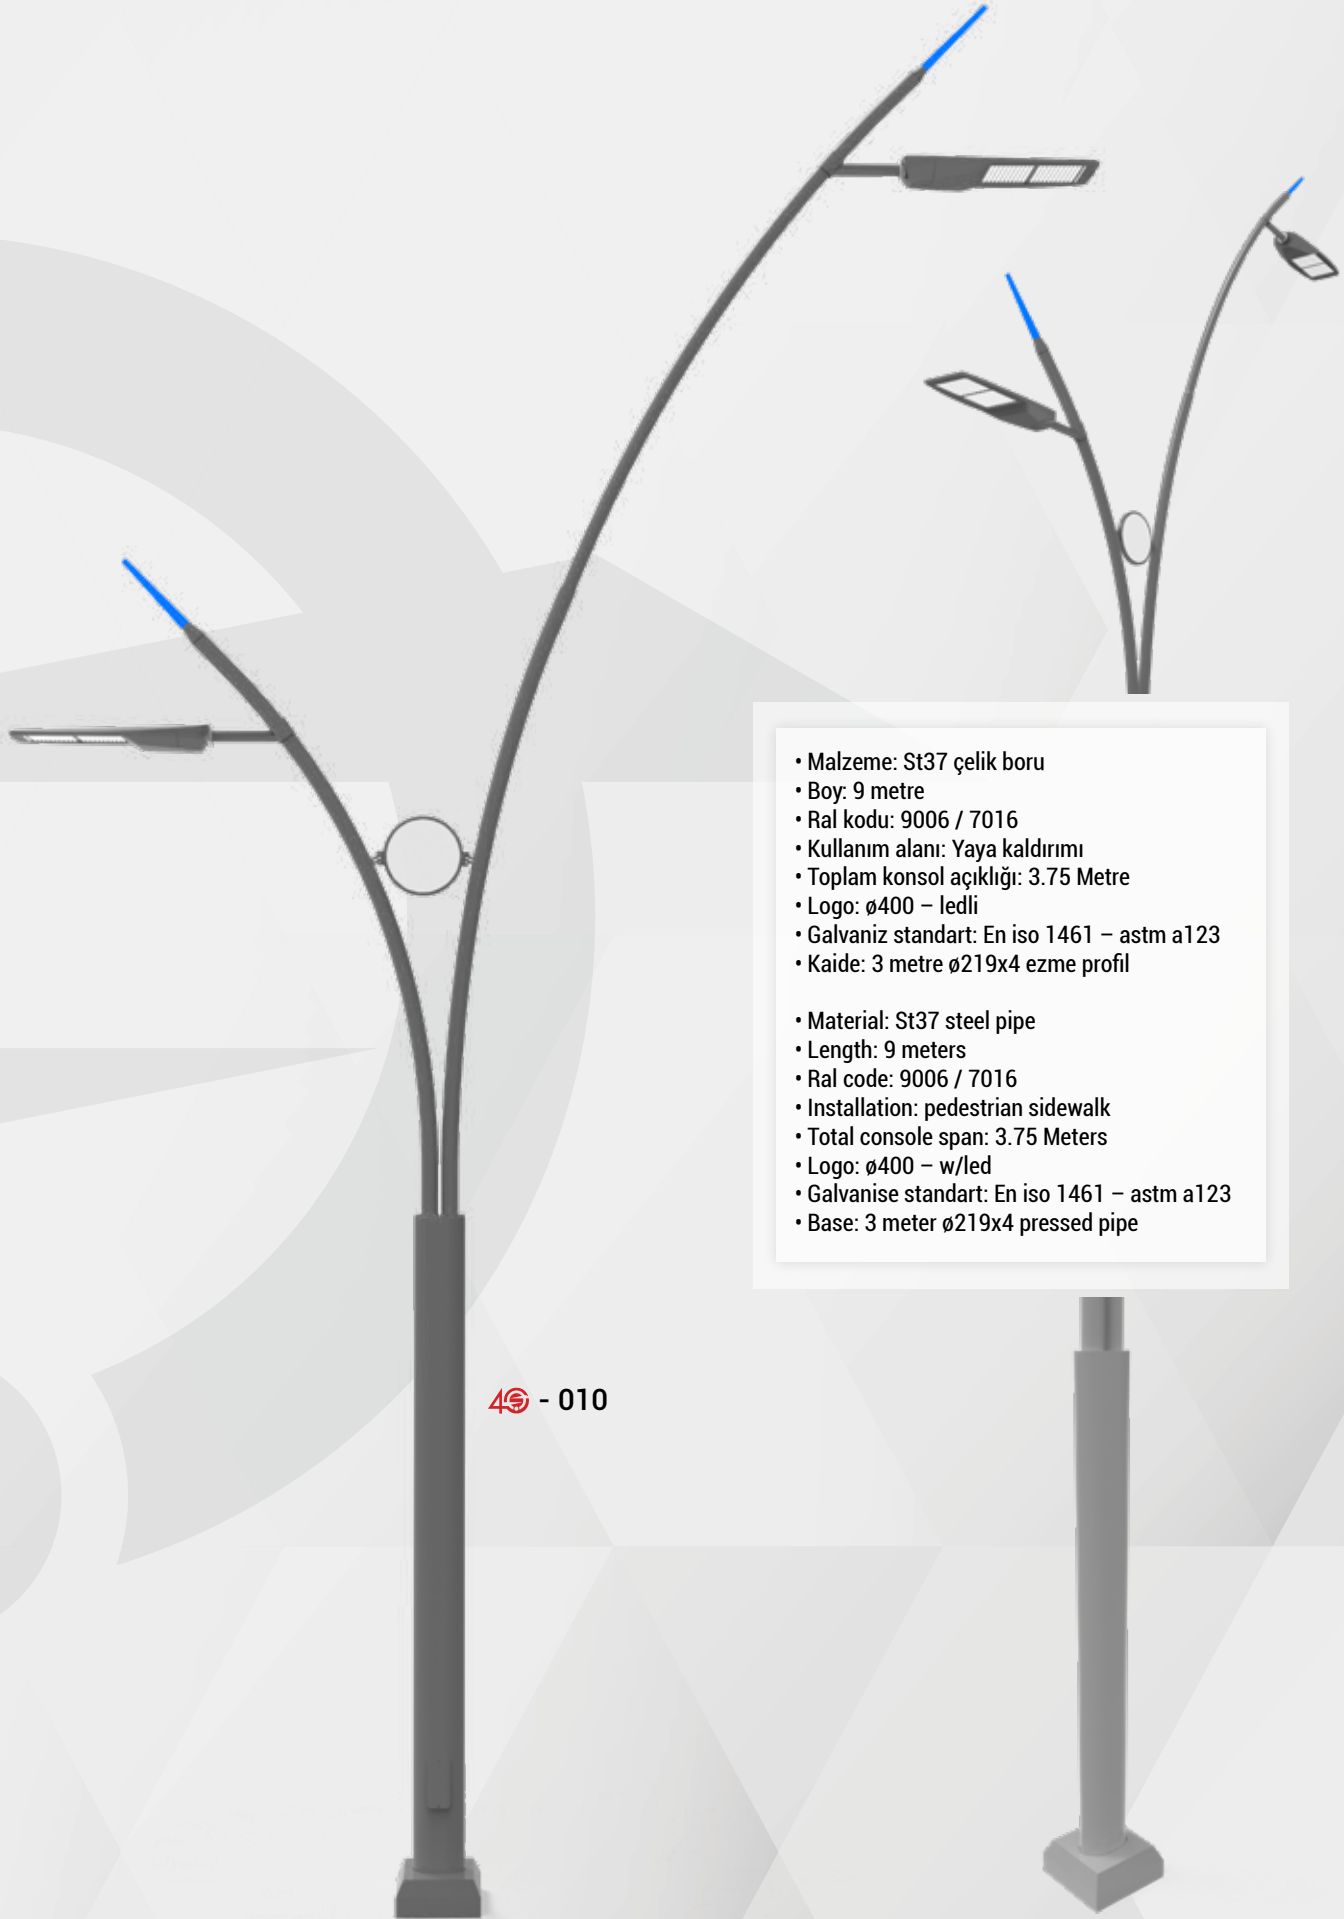

DEKORATİF YÜKSEK YOL AYDINLATMA DİREKLERİ

- Malzeme: St37 çelik boru
- Boy: 9 metre
- Ral kodu: 9006 / 7016
- Kullanım alanı: Yaya kaldırımı
- Toplam konsol açıklığı: 3.75 Metre
- Logo: ø400 – ledli
- Galvaniz standart: En iso 1461 – astm a123
- Kaide: 3 metre ø219x4 ezme profil

- Material: St37 steel pipe
- Length: 9 meters
- Ral code: 9006 / 7016
- Installation: pedestrian sidewalk
- Total console span: 3.75 Meters
- Logo: ø400 – w/led
- Galvanise standart: En iso 1461 – astm a123
- Base: 3 meter ø219x4 pressed pipe

4S - 010