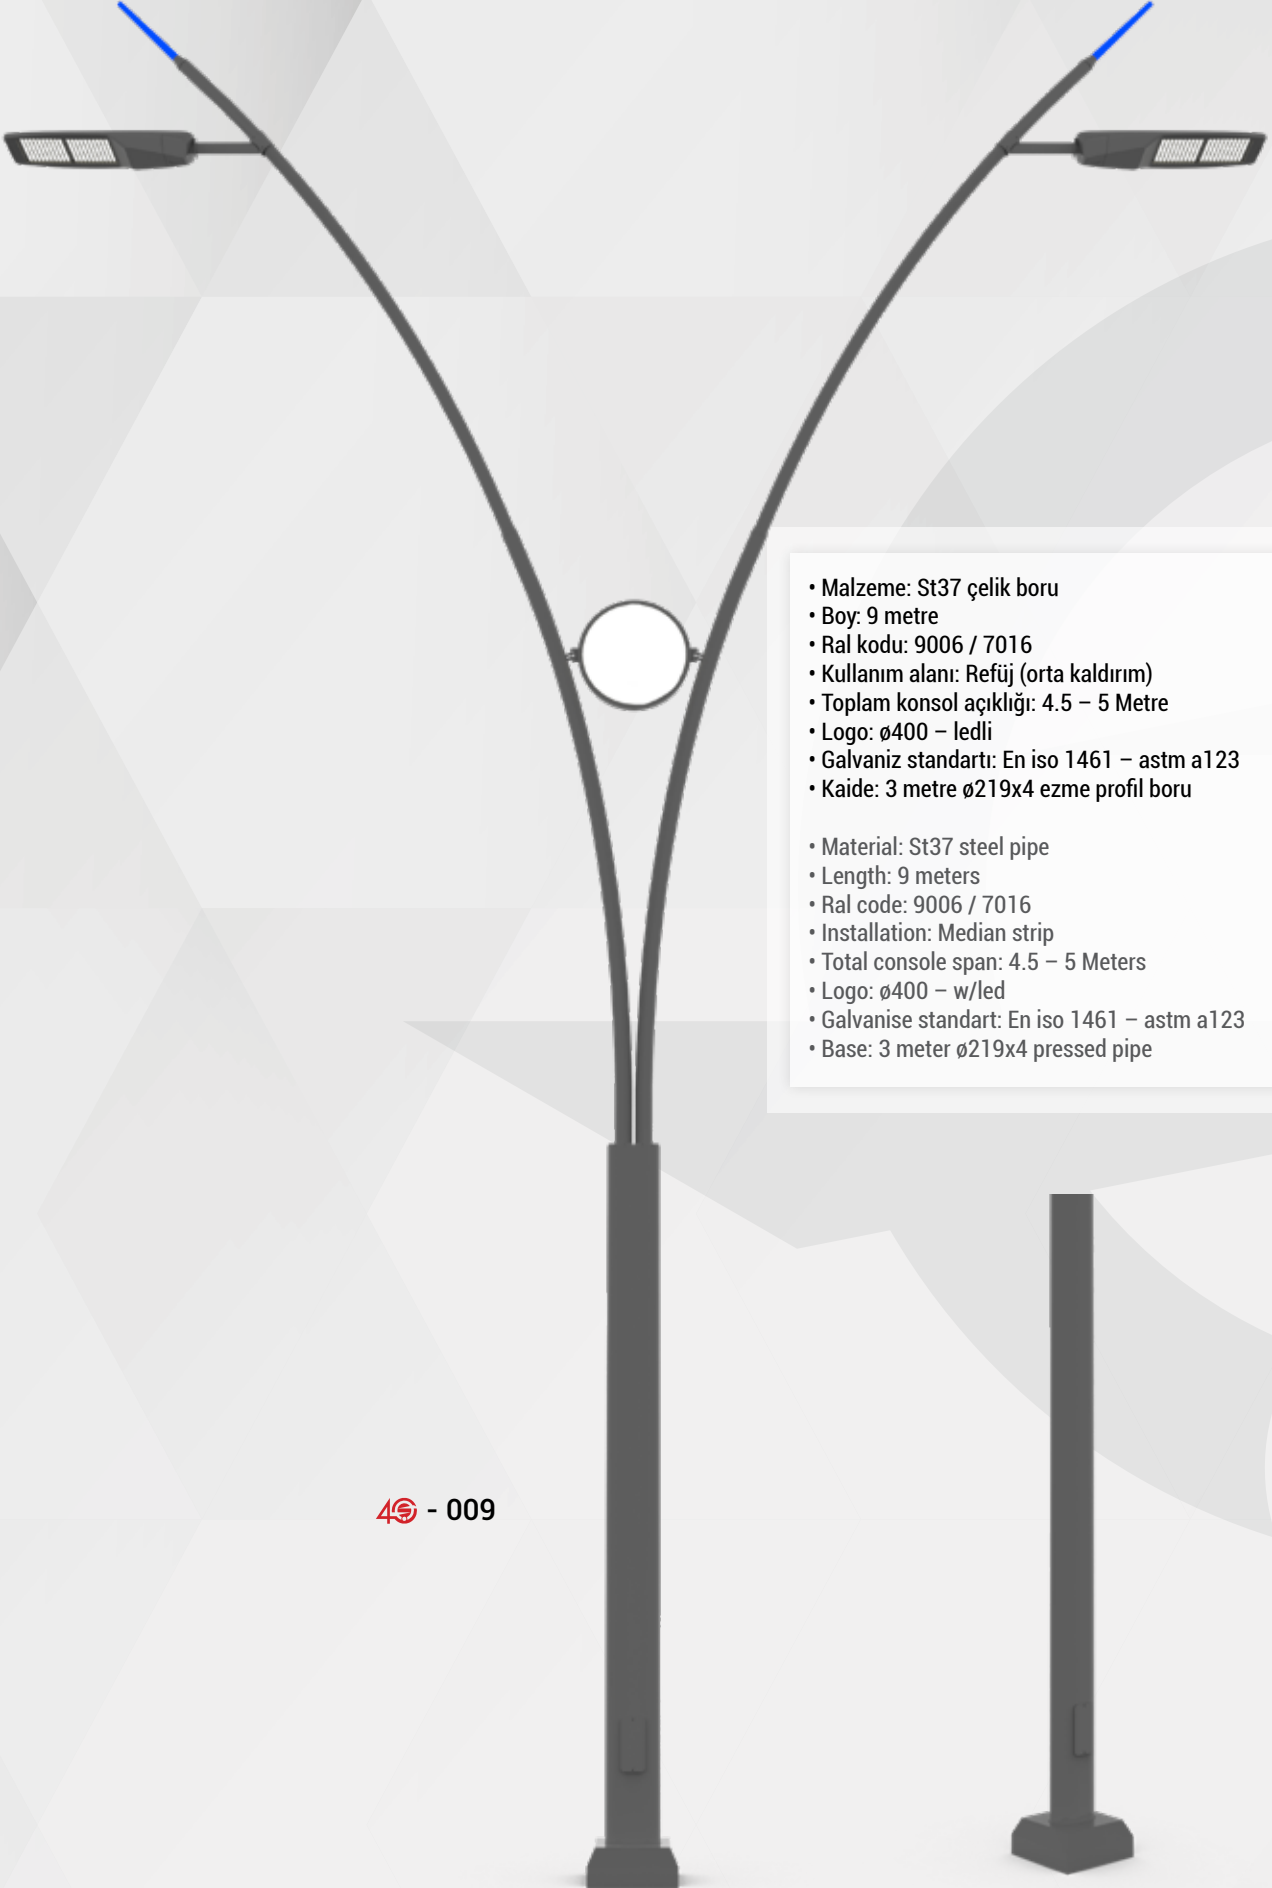

DEKORATİF YÜKSEK YOL AYDINLATMA DİREKLERİ

- Malzeme: St37 çelik boru
- Boy: 9 metre
- Ral kodu: 9006 / 7016
- Kullanım alanı: Refüj (orta kaldırım)
- Toplam konsol açıklığı: 4.5 – 5 Metre
- Logo: ø400 – ledli
- Galvaniz standartı: En iso 1461 – astm a123
- Kaide: 3 metre ø219x4 ezme profil boru

- Material: St37 steel pipe
- Length: 9 meters
- Ral code: 9006 / 7016
- Installation: Median strip
- Total console span: 4.5 – 5 Meters
- Logo: ø400 – w/led
- Galvanise standart: En iso 1461 – astm a123
- Base: 3 meter ø219x4 pressed pipe

12

4S - 009